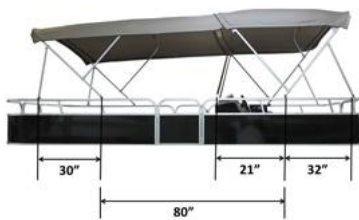

## Sunbrella double pontoon bimini top 15'L x 8.5'W 1.25" Alu/SS Taco - Stern-light (1510254-P2AT-01SL)

---

Constructed with 1.25" aluminum framework, it is dressed-up with our exclusive ball and socket stainless steel deck hinges.

These exclusive fittings will offer greater rotation of the frame. Rugged design also makes it quick and easy to fold and remove the frame. Deck hinges include pins and lanyards for secure positioning and quick release and allows you to either mount it on and 1" or 1.25" square railing. Handcrafted with the UV resistant Sunbrella fabric to protect you from the elements. Zippers are added to the canvas bow pockets, which securely holds the top to the frame and allows fast installation and removal.

#### Dimensions:

- Length : 15'
- Width: 102"
- Height of rear top: ≈ 50" tall off your railing.
- Height of front top: ≈ 47" tall off your railing.
- Height of rear top when in folded position : 66"
- Height of front top when in folded position : 61"
- Rear top is 8' long and front top is about 7' long.
- Rear top can be used independently from the front portion.
- Front bimini top cannot be used without the rear top.
- Both bimini tops zip together with a #10 YKK double pull zipper.

Primary picture

Secondary pictures

Make sur your side gate will fit this config

(2) pairs of support poles included

Convert it into a single bimini top

Secondary pictures

1.25" Square frame-SS ball & socket hardware